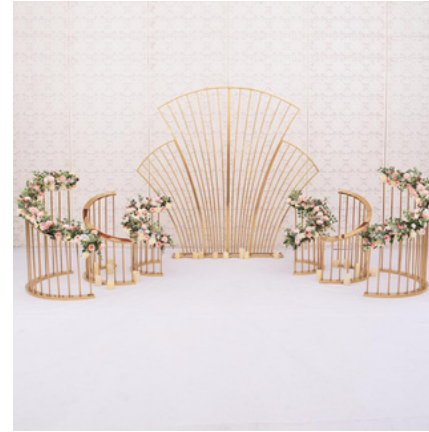

Fioona Metal Frames

Material: Iron
Color: Gold
£800.00 to hire

Lovi Pink Stage

Size: 400*200mm
Material: Acrylic
Color: Mixed
£1,000.00 to hire

Daafi Stage Panels

Size:1000*400*1800(2PCS)
1000*400*2200(2PCS)
Material: Stainless Steel & PVC
Color: Gold
£700.00 to hire