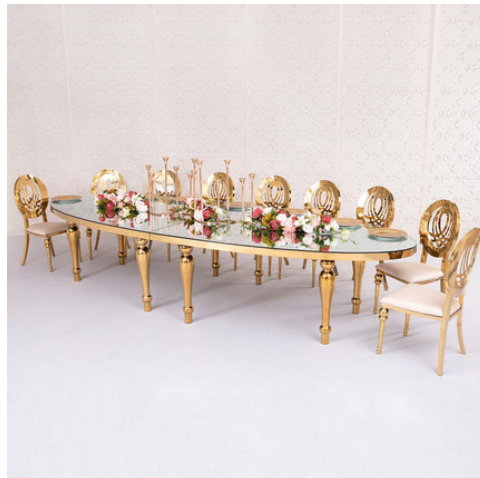

Ovi Mirror Table

Size: 400*150*75cm
Weight: 70kg
Material: Stainless Steel
Color: Gold
£300.00 to hire